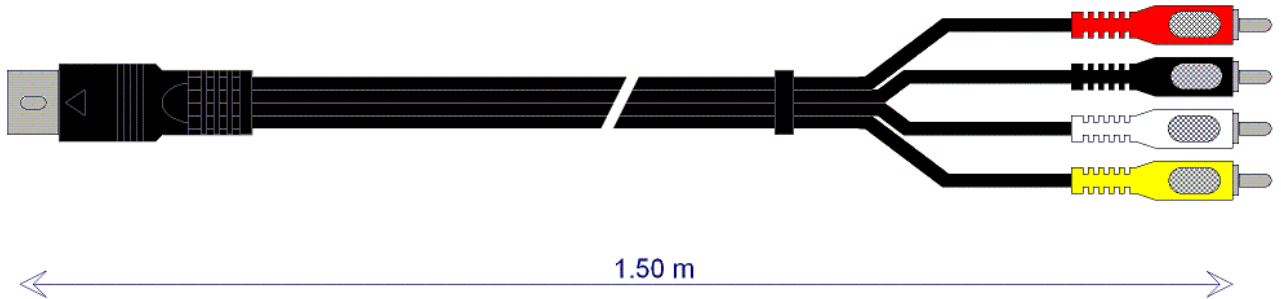

Datasheet

Article No. **02-0160**

Description: 5 P.DIN MALE > 4 RCA MALE 1.50m

Cable:

Connections:

Cables Specification: