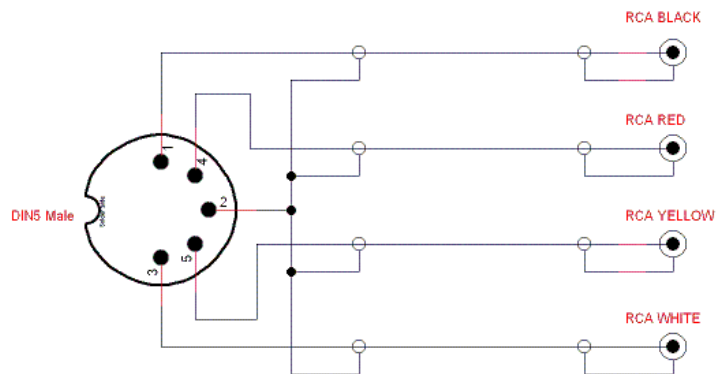

Datasheet

Article No. **02-0160**

Description: 5 P.DIN MALE > 4 RCA MALE 1.50m

Cable:

Connections:

Cables Specification: